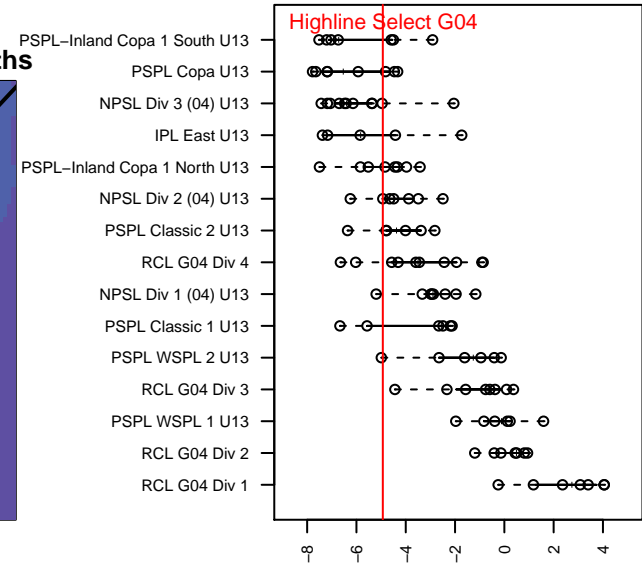

# Highline Select G04

Highline Select  
 Burien, WA  
 G04 total strength=704  
 attack=0.76 defense=0.67  
 fall league = NPSL Div 2 (04) U13  
 spr league = Spr NPSL (04) Div 2 U13  
 notes= Coronado 2016

alt names used:  
 HIGHLINEHSA SELECT G04 CORONADO  
 HSA Select G04  
 HIGHLINE HSA SELECT G04 CORONADO (W  
 HSA Select G04 – Coronado  
 HSA Select G04 – Coronado  
 HSA Select G04 – Coronado

Venues played:  
 2016 Snohomish United Invt Silver  
 2016 KITG GU13 Red  
 2016 REDAPT Cup Age Group U13  
 2016 NPSL Division 2 (04) U13  
 2016 Founders Cup G04 Div A  
 2016 Spr NPSL (04) Division 2 U13

**attack and defense variance (black dot)  
relative to other teams  
and top 10 in region**

**attack and defense rating  
relative to others at age  
and all opponents in last 13 months**

**Performance relative to 13 month average**