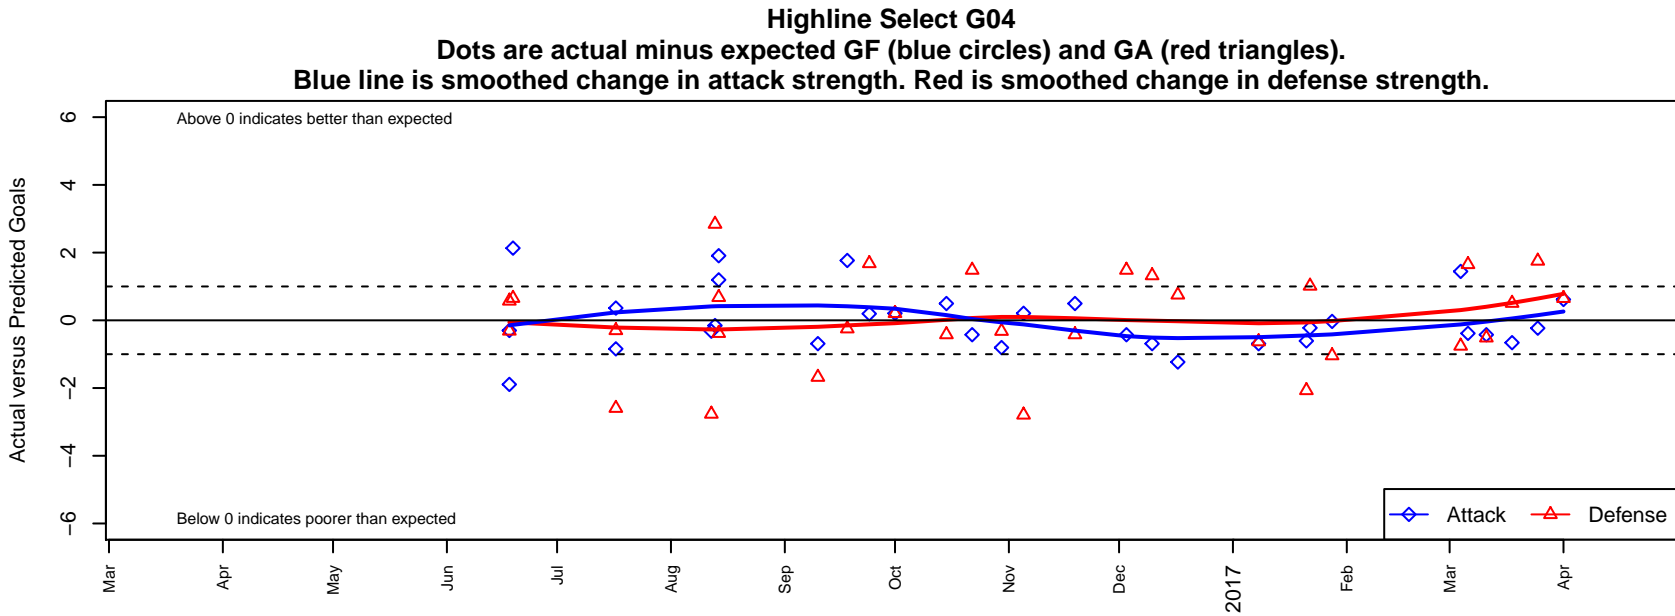

# Highline Select G04

Highline Select  
 Burien, WA  
 G04 total strength=704  
 attack=0.76 defense=0.67  
 fall league = NPSL Div 2 (04) U13  
 spr league = Spr NPSL (04) Div 2 U13  
 notes= Coronado 2016

**attack and defense variance (black dot)  
relative to other teams  
and top 10 in region**

**attack and defense rating  
relative to others at age  
and all opponents in last 13 months**

**Performance relative to 13 month average**