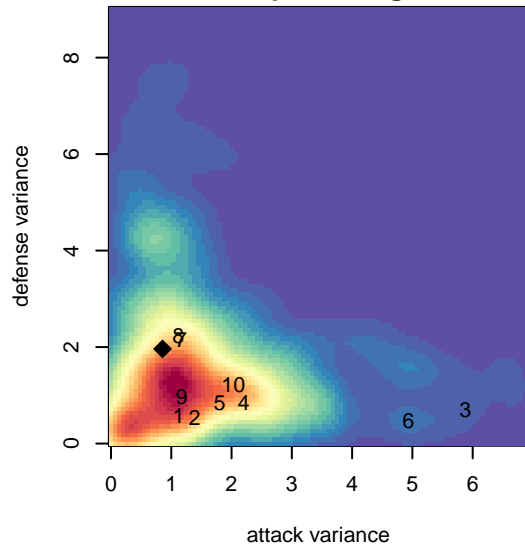

# Highline Select G04

Highline Select  
 Burien, WA  
 G04 total strength=704  
 attack=0.76 defense=0.67  
 fall league = NPSL Div 2 (04) U13  
 spr league = Spr NPSL (04) Div 2 U13  
 notes= Coronado 2016

alt names used:  
 HIGHLINEHSA SELECT G04 CORONADO  
 HSA Select G04  
 HIGHLINE HSA SELECT G04 CORONADO (W  
 HSA Select G04 – Coronado  
 HSA Select G04 – Coronado  
 HSA Select G04 – Coronado

Venues played:  
 2016 Snohomish United Invt Silver  
 2016 KITG GU13 Red  
 2016 REDAPT Cup Age Group U13  
 2016 NPSL Division 2 (04) U13  
 2016 Founders Cup G04 Div A  
 2016 Spr NPSL (04) Division 2 U13

**attack and defense variance (black dot)  
relative to other teams  
and top 10 in region**

**attack and defense rating  
relative to others at age  
and all opponents in last 13 months**

**Performance relative to 13 month average**